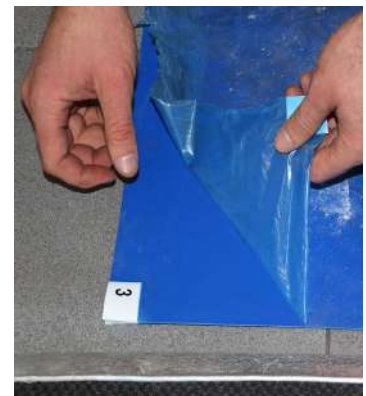

PROTECTA®

Protecta Tack Mat

✓ Saves Cleaning

✓ Trip Safe

✓ Reduces the Spread of Dust

A smart solution to save cleaning and repairs, by restricting the spread of dust, dirt and germs.

Key Benefits:

- Tacky surface removes foot borne dust
- Contains the spread of plaster dust
- Reduce cleaning time and damage
- Long lasting - 30 peel off layers
- Low profile - trip safe
- Available in blue and clear
- Can be used with or without Tack Mat base
- Custom mat bases available

Main Applications:

- Prevents the spread of dirt, dust, and contamination
- Ideal for sensitive areas including computer room, hospitals, laboratories, shops, offices and homes

Code	Dimensions	GSM
PM6-B	913mm x 610mm	Blue
PM6-C	913mm x 610mm	Clear
PM9-B	913mm x 913mm	Blue
PM9-C	913mm x 913mm	Clear
PM11-B	913mm x 1130mm	Blue
PMB63	940mm x 635mm	White Base for PM6
PMB94	940mm x 940mm	White Base for PM6